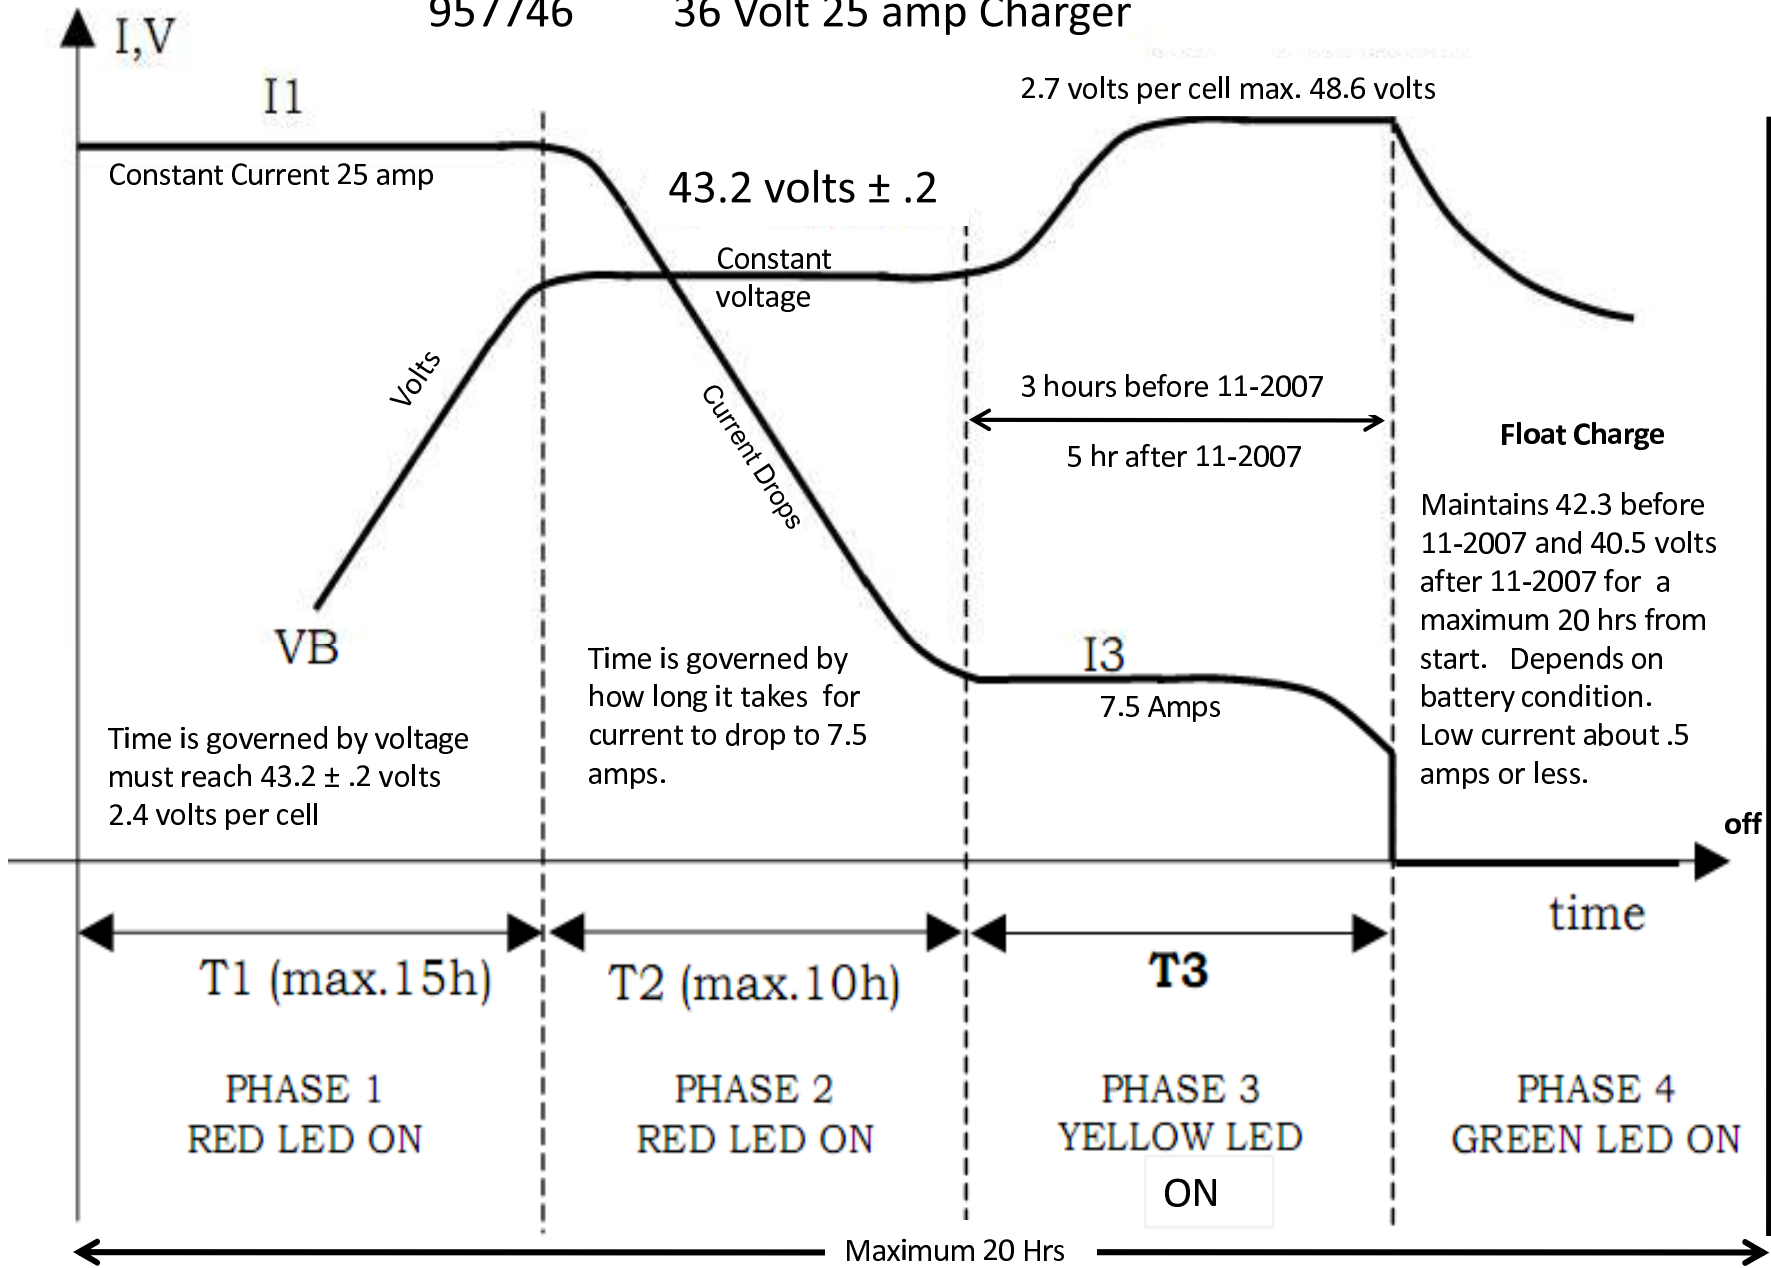

957746 36 Volt 25 amp Charger

Note: The cooling fan stays on as long as the charger is plugged in the AC